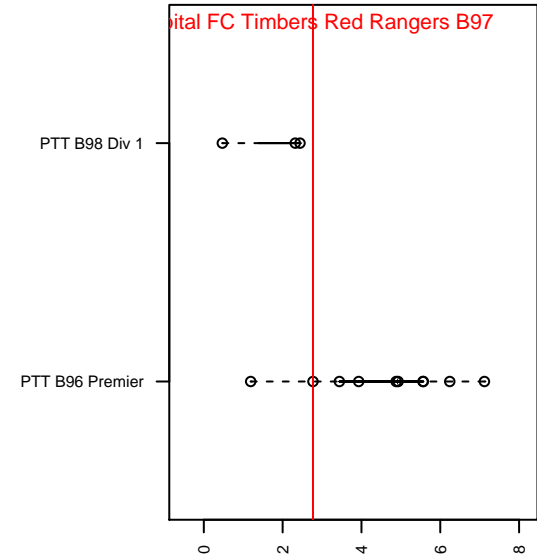

Capital FC Timbers Red Rangers B97

Capital FC
 Salem, OR
 B97 total strength=1526
 attack=19.07 defense=8.04
 fall league = PTT B96 Premier
 notes= was Cascade FC

alt names used:

Venues played:
 2015 PTT B96 Premier

Capital FC Timbers Red Rangers B97
 Dots are actual minus expected GF (blue circles) and GA (red triangles).
 Blue line is smoothed change in attack strength. Red is smoothed change in defense strength.

**attack and defense variance (black dot)
relative to other teams
and top 10 in region**

**attack and defense rating
relative to others at age
and all opponents in last 13 months**

Performance relative to 13 month average